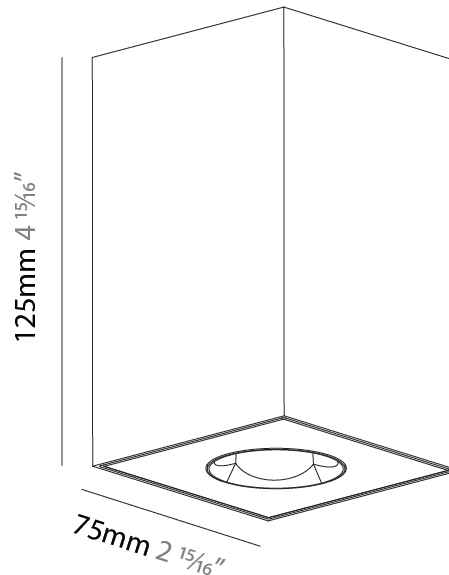

1. To build a product code in our configurator select the specify button on the base model # product page
2. To build a manual product code on this datasheet choose from the options listed below in blue font and add the suffix to the base model #

GENERAL

Series: Oiko Pro Square
Brand: Prolicht
Division: Architectural
Mounting Type: Surface
Mounting Location: Ceiling
Subcategory: Downlight

PHYSICAL

Shape: Square
Length (mm): 75
Length (in): 2 ¹⁵/₁₆
Width (mm): 75
Width (in): 2 ¹⁵/₁₆
Height (mm): 125
Height (in): 4 ¹⁵/₁₆
Light Distribution: Direct
Weight (kg): 0.688
Fixture Finish: SSR / BKV / CWI / CRY / HAB / UFT / ITA / RUA / FTG / MYG / LOD / PUS / FRO / FUP / KIA / POP / BLS / SPG / MEY / GOH / GUM / CHC / COM / ABZ / JAG / OBR / MOS / ROR
Fixture Material: Metal

ELECTRICAL

Lamp Type: LED (Zhaga Standard)
Input Wattage (W): 12..9
Dimming: Tri-Mode (Non-Dimming and Phase Dimming (120Vac only) and 0-10V Dimming)
Driver Included: No
Driver Location: Remote
Driver Type: Constant Current - Universal
Driver Class: Class 2
Input Voltage (V): 120 - 277
Constant Current (MA): 350

LED

Color Temperature (°K): 2700 / 3000 / 3500 / 4000
Max. Delivered Lumen (lm): 1218 / 1214 / 1272 / 1283
Nominal Lumen (lm): 1473 / 1468 / 1538 / 1552
CRI: >90 CRI
Lamp Life (hrs): 50000

OPTICAL

Beam Angle: 34
Adjustability: Fixed

RATINGS AND CERTIFICATIONS

Certified By: Certified for North American Standards
IP rating: IP20