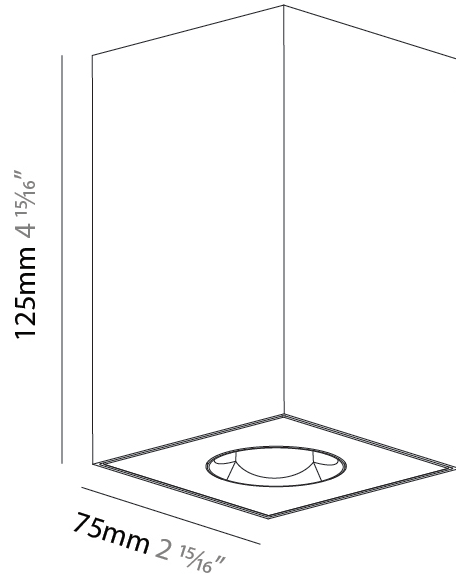

1. To build a product code in our configurator select the specify button on the base model # product page
2. To build a manual product code on this datasheet choose from the options listed below in blue font and add the suffix to the base model #

GENERAL

Series: Oiko Pro Square
Brand: Prolicht
Division: Architectural
Mounting Type: Surface
Mounting Location: Ceiling
Subcategory: Downlight

PHYSICAL

Shape: Square
Length (mm): 75
Length (in): 2 15/16
Width (mm): 75
Width (in): 2 15/16
Height (mm): 125
Height (in): 4 15/16
Light Distribution: Direct
Weight (kg): 0.631
Fixture Finish: SSR / BKV / CWI / CRY / HAB / UFT / ITA / RUA / FTG / MYG / LOD / PUS / FRO / FUP / KIA / POP / BLS / SPG / MEY / GOH / GUM / CHC / COM / ABZ / JAG / OBR / MOS / ROR
Fixture Material: Metal

ELECTRICAL

Lamp Type: LED (Zhaga Standard)
Input Wattage (W): 12..9
Dimming: Tri-Mode (Non-Dimming and Phase Dimming (120Vac only) and 0-10V Dimming)
Driver Included: No
Driver Location: Remote
Driver Type: Constant Current - Universal
Driver Class: Class 2
Input Voltage (V): 120 - 277
Constant Current (MA): 350

LED

Color Temperature (°K): 2700 / 3000 / 3500 / 4000
Max. Delivered Lumen (lm): 1377 / 1372 / 1438 / 1451
Nominal Lumen (lm): 1473 / 1468 / 1538 / 1552
CRI: >90 CRI
Lamp Life (hrs): 50000

OPTICAL

Beam Angle: 60
Adjustability: Fixed

RATINGS AND CERTIFICATIONS

Certified By: Certified for North American Standards
IP rating: IP20