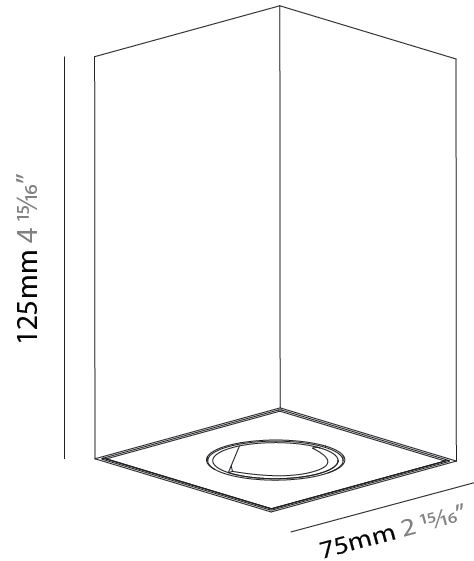

1. To build a product code in our configurator select the specify button on the base model # product page
2. To build a manual product code on this datasheet choose from the options listed below in blue font and add the suffix to the base model #

GENERAL

Series: Oiko Pro Square
Subseries: Oiko Pro Wallwash
Brand: Prolicht
Division: Architectural
Mounting Type: Surface
Mounting Location: Ceiling
Subcategory: Downlight

PHYSICAL

Shape: Square
Diameter (mm): 75
Diameter (in): 2 15/16
Height (mm): 125
Height (in): 4 15/16
Light Distribution: Direct
Weight (kg): 0.688
Fixture Finish: SSR / BKV / CWI / CRY / HAB / UFT / ITA / RUA / FTG / MYG / LOD / PUS / FRO / FUP / KIA / POP / BLS / SPG / MEY / GOH / GUM / CHC / COM / ABZ / JAG / OBR / MOS / ROR
Fixture Material: Metal

ELECTRICAL

Lamp Type: LED (Zhaga Standard)
Input Wattage (W): 12.9
Dimming: Tri-Mode (Non-Dimming and Phase Dimming (120Vac only) and 0-10V Dimming)
Driver Included: No
Driver Location: Remote
Driver Type: Constant Current - Universal
Driver Class: Class 2
Input Voltage (V): 120 - 277

LED

Number of LEDs: 1
Color Temperature (°K): 2700 / 3000 / 3500 / 4000
Max. Delivered Lumen (lm): 1244 / 1220 / 1278 / 1289
Nominal Lumen (lm): 1473 / 1468 / 1538 / 1552
CRI: >90 CRI
Lamp Life (hrs): 50000

OPTICAL

Adjustability: Fixed

RATINGS AND CERTIFICATIONS

Certified By: Certified for North American Standards
IP rating: IP20