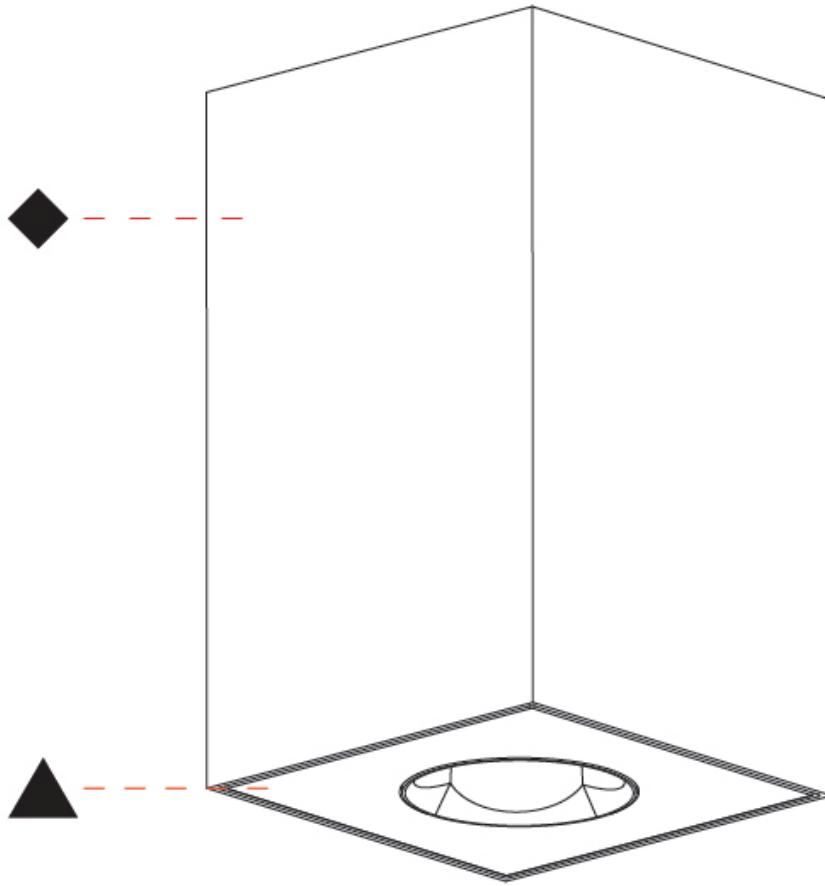

OIKO PRO SQUARE SURFACE

A3D238-

PROJECT	_____
TYPE	_____
SPECIFIER	_____
QUANTITY	_____
DATE	_____