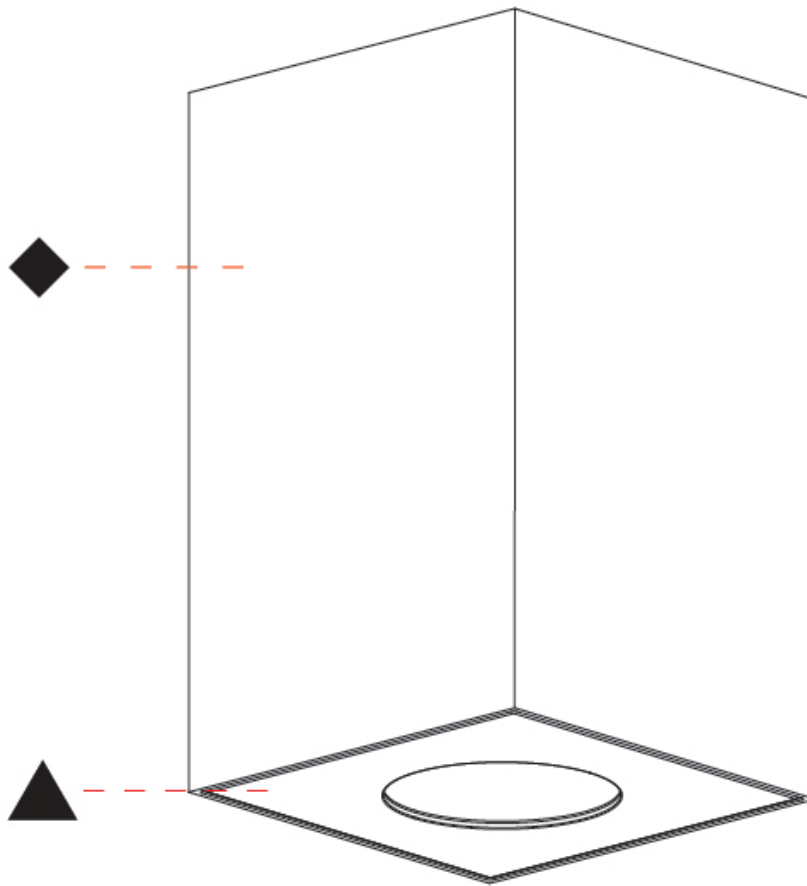

OIKO PRO SQUARE SURFACE

A3D235-

PROJECT	_____
TYPE	_____
SPECIFIER	_____
QUANTITY	_____
DATE	_____